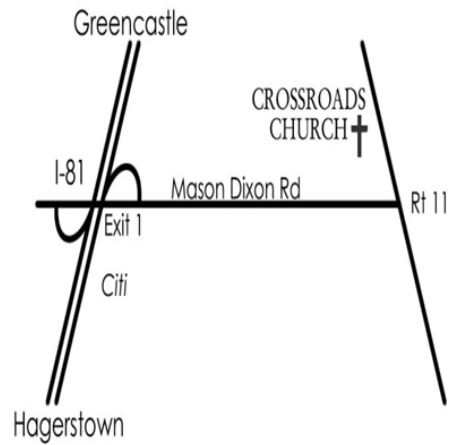

CROSSROADS

15799 Pennsylvania Ave.

PO Box 249

State Line, PA 17263

717-597-3807

or

877-519-2547

www.crossroadshagerstown.org